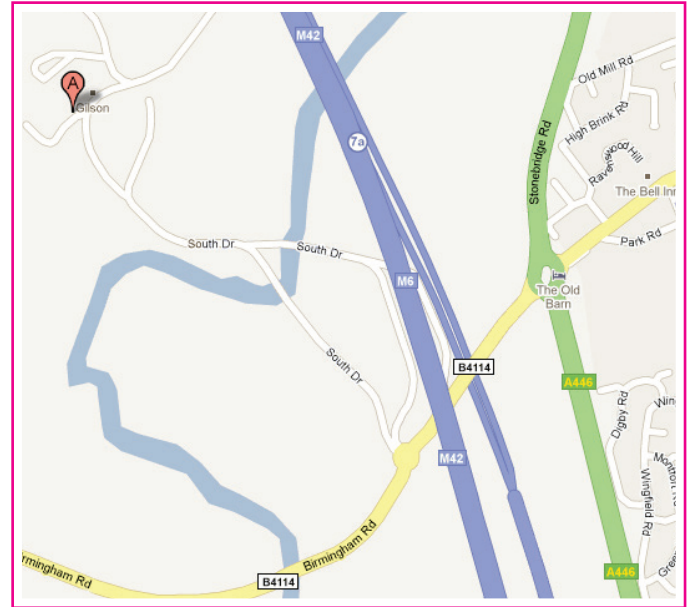

Find us on Google Maps

gmedia

National Exhibition Centre (NEC)

Birmingham International Airport

No 5 The Gardens, Coleshill Manor, Birmingham Road,
Coleshill, Warwickshire, B46 1DL.
email: hello@gmediadigital.co.uk