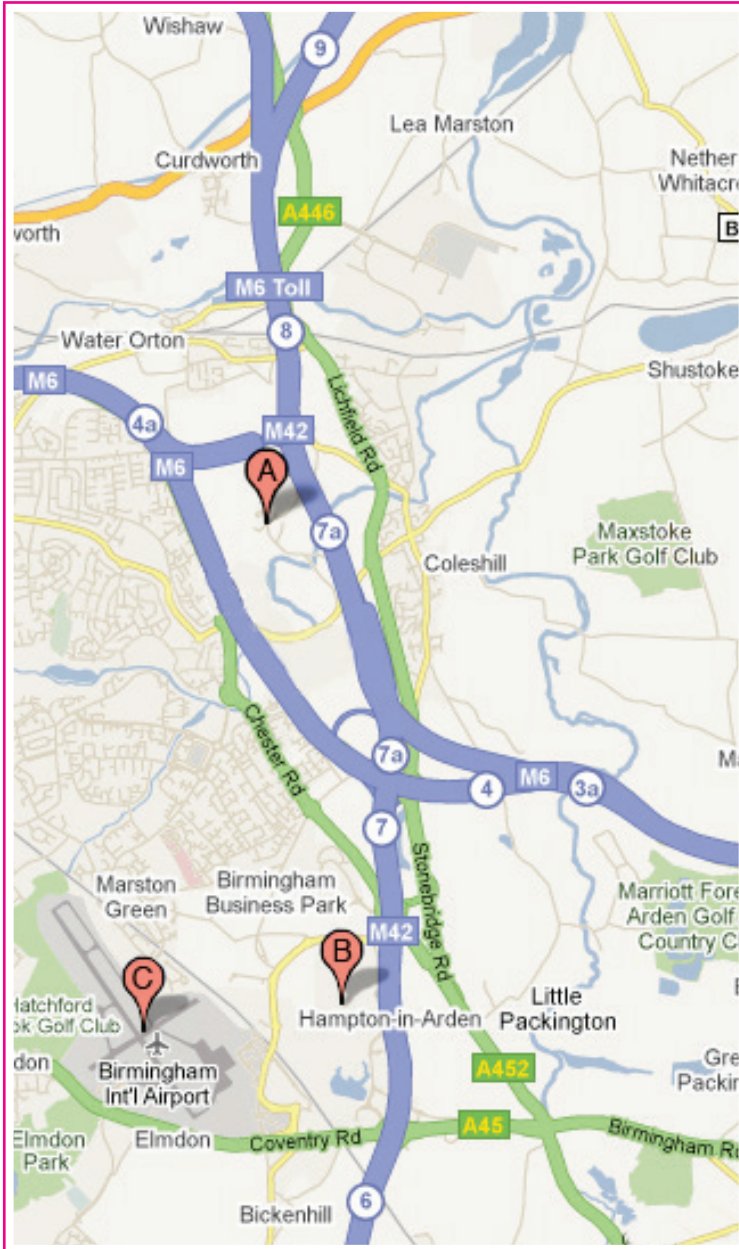

Approximate Distance

2 miles
3 1/2 miles
5 miles

Main Local Centres

National Exhibition Centre
Birmingham International Rail Station
Birmingham International Airport
Birmingham City Centre

Distance Guide

5 miles
5 1/2 miles
5 1/2 miles
13 1/2 miles

Note: When travelling to Coleshill Manor Office Campus from the south on the M6 DO NOT use the M6 Toll. Refer to the information 'Access from M6'.

Access from M6 South & North

- Exit M6 motorway at junction 4
- Proceed along A446 signed Coleshill
- Continue on A446 to 2nd traffic island
- Turn left signed Kingshurst B4114
- Entrance to Coleshill Manor Office Campus is approx 1/4 mile on right at first traffic island.

Travelling from the North using M42 Southbound

- Exit M42 at junction 9
- Proceed along A446 signed Coleshill
- At third traffic island turn right onto B4114 signed Kingshurst
- Entrance to Coleshill Manor Office Campus is approx 1/4 mile on right at first traffic island.

Travelling from the South using M42 Northbound

- Exit M42 at junction 6 and go via A45, A452 and A446
- Proceed along A446 signed Coleshill
- Entrance to Coleshill Manor Office Campus is approximately 1/4 mile on right at first traffic island.